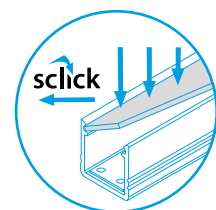

- 26544 PROFILO J
- 26545 PROFILO J 2M
- 26546 PROFILO J-W
- 26547 PROFILO J-W 2M
- 26564 SHADE J/K-FR
- 26566 SHADE J/K-FR 2M
- 26565 SHADE J/K-W
- 26567 SHADE J/K-W 2M
- 26588 STOPPER J
- 26605 STOPPER J-W
- 26595 HANDLE J/K

- profil / profil
- profil / profil
- profil / profil
- profil / profil
- difuzor / difúzor
- difuzor / difúzor
- difuzor / difúzor
- difuzor / difúzor
- záslepka / záslepka
- záslepka / záslepka
- držák / držiak

- eloxovaný hliník / eloxovaný hliník
- eloxovaný hliník / eloxovaný hliník
- bílá / biela
- bílá / biela
- transparentní / transparentný
- transparentní / transparentný
- bílá / biela
- bílá / biela
- šedá / šedá
- bílá / biela
- nerez / nerez