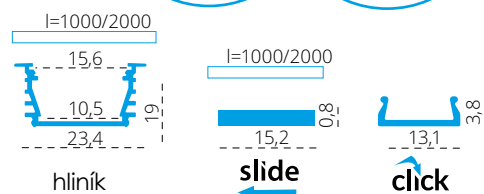

PROFILO I - A RECESSED PROFILE WHICH CAN GIVE COUNTINOUS LINE EFFECT

PROFILO I + SHADE c/D/E/I-FR

PROFILO I + SHADE c/D/E/I-W