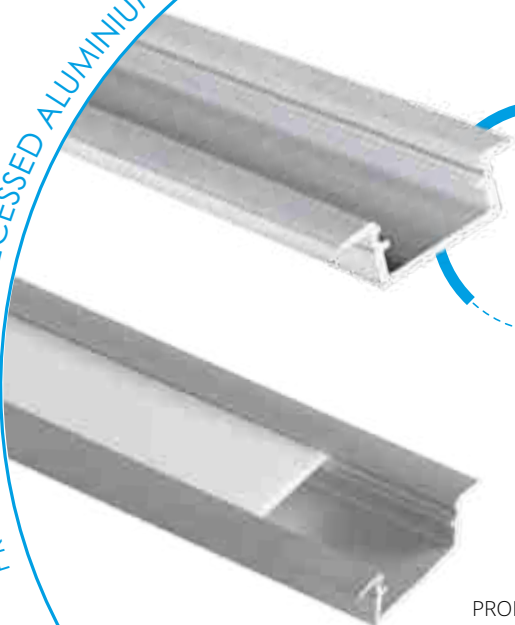

PROFILO K - SMALL RECESSED ALUMINIUM PROFILE

PROFILO K

PROFILO K + SHADE j/K-W