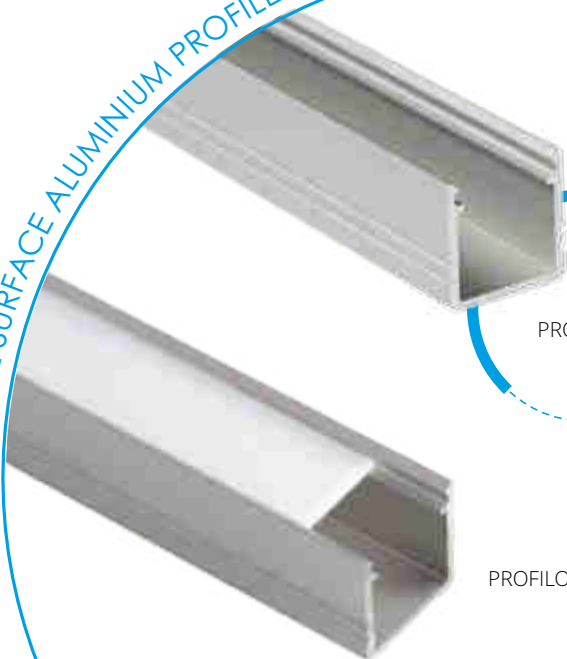

PROFILO F - TALL SURFACE ALUMINIUM PROFILE

PROFILO F

PROFILO F + SHADE B/F-