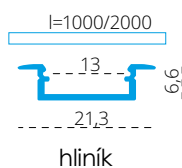

- 26548 PROFILO K
- 26549 PROFILO K 2M
- 26550 PROFILO K-W
- 26551 PROFILO K-W 2M
- 26564 SHADE J/K-FR
- 26566 SHADE J/K-FR 2M
- 26565 SHADE J/K-W
- 26567 SHADE J/K-W 2M
- 26589 STOPPER K
- 26606 STOPPER K-W
- 26595 HANDLE J/K

- profil / profil
- profil / profil
- profil / profil
- profil / profil
- difuzor / difúzor
- difuzor / difúzor
- difuzor / difúzor
- difuzor / difúzor
- záslepka / záslepka
- záslepka / záslepka
- držák / držiak

- eloxovaný hliník / eloxovaný hliník
- eloxovaný hliník / eloxovaný hliník
- bílá / biela
- bílá / biela
- transparentní / transparentný
- transparentní / transparentný
- bílá / biela
- bílá / biela
- šedá / šedá
- bílá / biela
- nerez / nerez