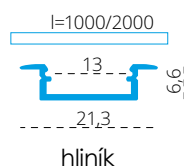

26548 PROFILO K	profil / profil	eloxovaný hliník / eloxovaný hliník
26549 PROFILO K 2M	profil / profil	eloxovaný hliník / eloxovaný hliník
26550 PROFILO K-W	profil / profil	bílá / biela
26551 PROFILO K-W 2M	profil / profil	bílá / biela
26564 SHADE J/K-FR	difuzor / difúzor	transparentní / transparentný
26566 SHADE J/K-FR 2M	difuzor / difúzor	transparentní / transparentný
26565 SHADE J/K-W	difuzor / difúzor	bílá / biela
26567 SHADE J/K-W 2M	difuzor / difúzor	bílá / biela
26589 STOPPER K	záslepka / záslepka	šedá / šedá
26606 STOPPER K-W	záslepka / záslepka	bílá / biela
26595 HANDLE J/K	držák / držiak	nerez / nerez