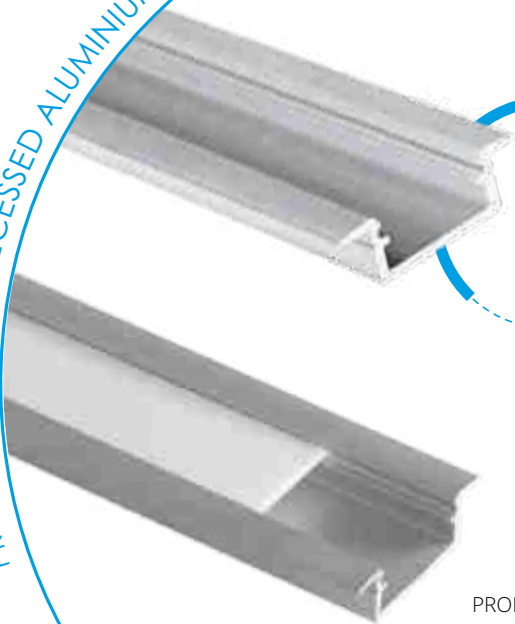

PROFILO K - SMALL RECESSED ALUMINIUM PROFILE

PROFILO K

PROFILO K + SHADE j/K-W