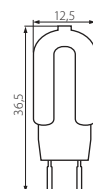

GIO LED G4 FL

GIO LED G6.35 FL

12V DC
AC 50/60Hz

1,3
[W]

1,3 - 11
[W]

100
[lm]

25000
[h]

≥15000

A++
[E]

1
kWh/1000h

EAC

CE