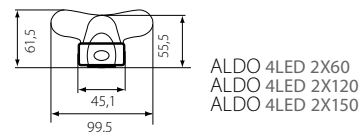

## ALDO 4LED

Svítlidlo pro trubice T8 LED  
Svietidlo pre trubice T8 LED

ALDO 4LED 1X60

ALDO 4LED 2X60

ALDO 4LED 1X60R

ALDO 4LED 2X60R

ALDO 4LED 1X60  
ALDO 4LED 1X120  
ALDO 4LED 1X150

ALDO 4LED 2X60  
ALDO 4LED 2X120  
ALDO 4LED 2X150