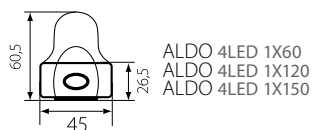

## ALDO 4LED

Svítlidlo pro trubice T8 LED  
Svietidlo pre trubice T8 LED

ALDO 4LED 1X60

ALDO 4LED 2X60

ALDO 4LED 1X60R

ALDO 4LED 2X60R

ALDO 4LED 1X60  
ALDO 4LED 1X120  
ALDO 4LED 1X150

ALDO 4LED 2X60  
ALDO 4LED 2X120  
ALDO 4LED 2X150