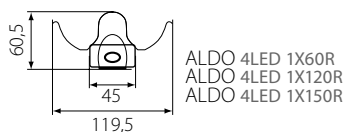

ALDO 4LED 1X60R
ALDO 4LED 1X120R
ALDO 4LED 1X150R