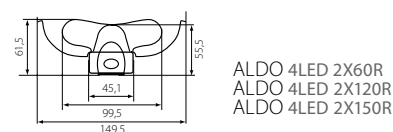

ALDO 4LED 2X60R
ALDO 4LED 2X120R
ALDO 4LED 2X150R

Kanlux

ALDO 4LED 1X60	26360	max 18W
ALDO 4LED 1X60R	26370	max 18W
ALDO 4LED 1X120	26361	max 36W
ALDO 4LED 1X120R	26371	max 36W
ALDO 4LED 1X150	26362	max 58W
ALDO 4LED 1X150R	26372	max 58W
ALDO 4LED 2X60	26363	2x max 18W
ALDO 4LED 2X60R	26373	2x max 18W
ALDO 4LED 2X120	26364	2x max 36W
ALDO 4LED 2X120R	26374	2x max 36W
ALDO 4LED 2X150	26365	2x max 58W
ALDO 4LED 2X150R	26375	2x max 58W