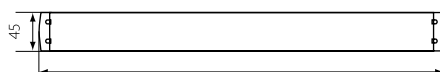

## ALDO 4LED

Svítlidlo pro trubice T8 LED  
Svietidlo pre trubice T8 LED

ALDO 4LED 1X60

ALDO 4LED 2X60

ALDO 4LED 1X60R

ALDO 4LED 2X60R

ALDO 4LED 1X60  
ALDO 4LED 1X120  
ALDO 4LED 1X150

ALDO 4LED 2X60  
ALDO 4LED 2X120  
ALDO 4LED 2X150