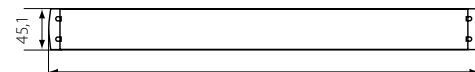

ALDO 4LED 2X60/ ALDO **625D** 2X60R -
ALDO 4LED 2X120/ ALDO **4235** 2X120R -
ALDO 4LED 2X150/ ALDO **4535** 2X150R -