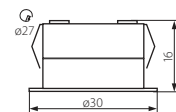

LED SMD

Bodové LED svítidlo
Bodové LED svetidlo
LED lámpatest

IP65

IMBER

IMBER LED

Kanlux

Te(K)
ELPSE
s 6x Macikdam

IMBER LED NW	5905339235206	4000
IMBER LED CW	5905339235213	6500