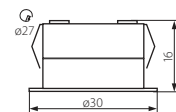

LED SMD

Bodové LED svítidlo  
Bodové LED svetidlo  
LED lámpatest

IP65

IMBER

IMBER LED

**Kanlux**

Te(K)  
ELPSE  
s 6x Macikdam

IMBER LED NW	5905339235206	4000
IMBER LED CW	5905339235213	6500