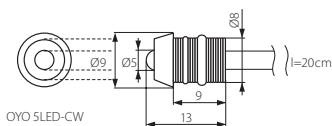

Bodové LED svítidla
Bodové LED svietidlá
LED spot

OYO LED

OYO 2LED-CW

OYO 5LED-CW

OYO 2LED-CW

OYO 5LED-CW

Kanlux

OYO 2LED-CW	5905339081209	2 x 1LED ✓
OYO 5LED-CW	5905339081216	5 x 1LED ✓