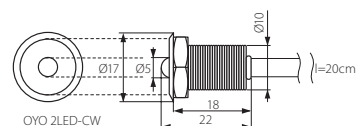

Bodové LED svítidla
Bodové LED svietidlá
LED spot

OYO LED

OYO 2LED-CW

OYO 5LED-CW

OYO 2LED-CW

OYO 5LED-CW

Kanlux

OYO 2LED-CW	5905339081209	2 x 1LED ✓
OYO 5LED-CW	5905339081216	5 x 1LED ✓