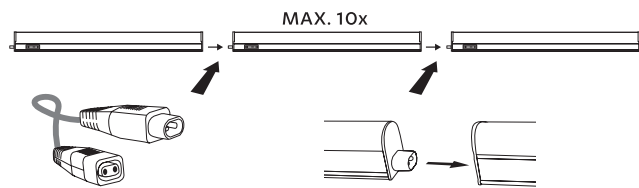

3b

PN11900002
30cm

4