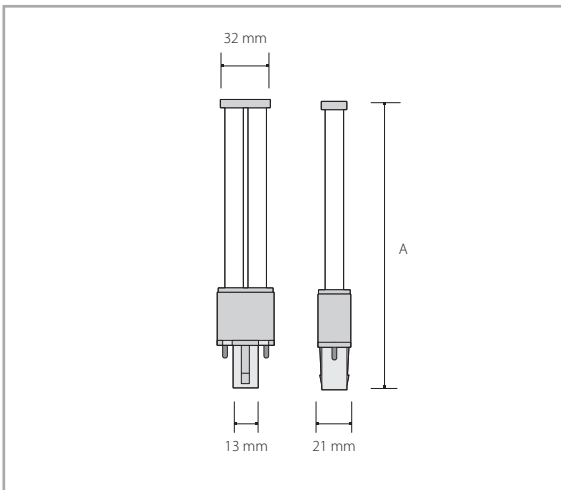

## TS LED

G23-L9/T  
G23-L9/S  
G23-L10/T  
G23-L10/S

		A mm			
●	50LED	164 mm	5W	G23	360lm
●	50LED	164 mm	5W	G23	380lm
●	80LED	235 mm	6W	G23	450lm
●	80LED	235 mm	6W	G23	500lm

## LED TUBE

PN65317001  
PN65317002  
PN65317003

		A mm			
○	48LED	590 mm	10W	G13	850lm
○	96LED	1200 mm	20W	G13	1700lm
○	120LED	1500 mm	25W	G13	2200lm