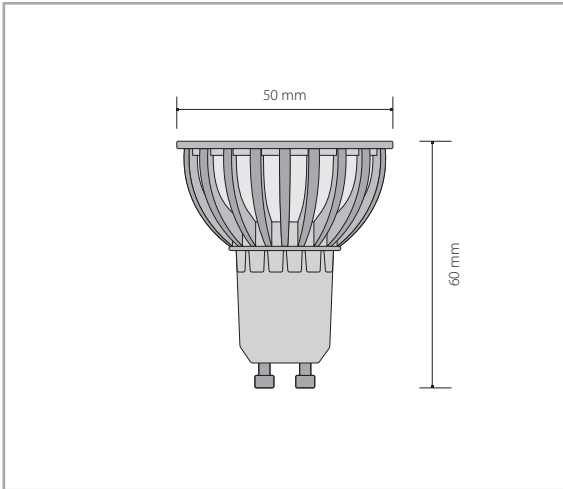

## COB LED 5W

PN65108002  
PN65208002

● 1COB  
● 1COB

5W  
5W

GU10  
GU10

400lm  
420lm

## COB LED 7W

PN65108003  
PN65208003

● 1COB  
● 1COB

7W  
7W

GU10  
GU10

520lm  
550lm