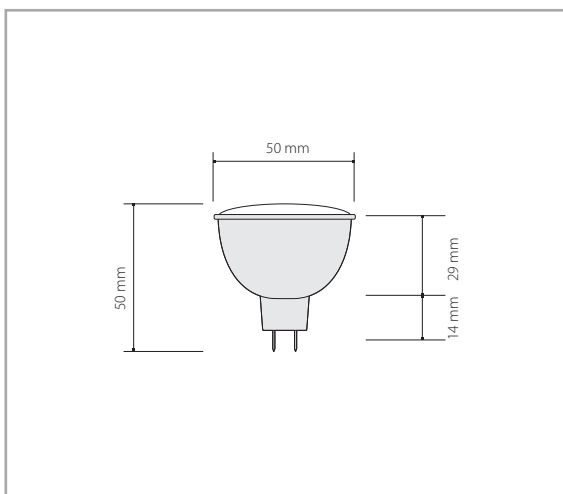

SMD 48 LED ALUMINIUM

GP-L7/T	● 48LED	3W	GU5,3	180lm
GP-L7/S	● 48LED	3W	GU5,3	200lm

SMD 48 LED ALUMINIUM

GU10-L7/T	● 48LED	4W	GU10	190lm
GU10-L7/S	● 48LED	4W	GU10	200lm
E14-L7/T	● 48LED	4W	E14	190lm
E14-L7/S	● 48LED	4W	E14	200lm