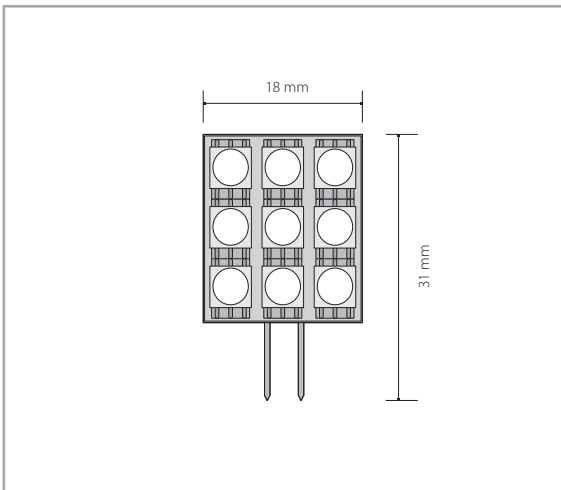

**LED KAPSULE 120** LED CAPSULE 120 | LED-STIFTSOCKELLAMPE 120

PN65101001		9LED	2W	G4	165lm
PN65201001		9LED	2W	G4	180lm

**LED KAPSULE 270** LED CAPSULE | LED-STIFTSOCKELLAMPE 270

PN65101002		1LED	1,5W	G4	80lm
PN65201002		1LED	1,5W	G4	100lm