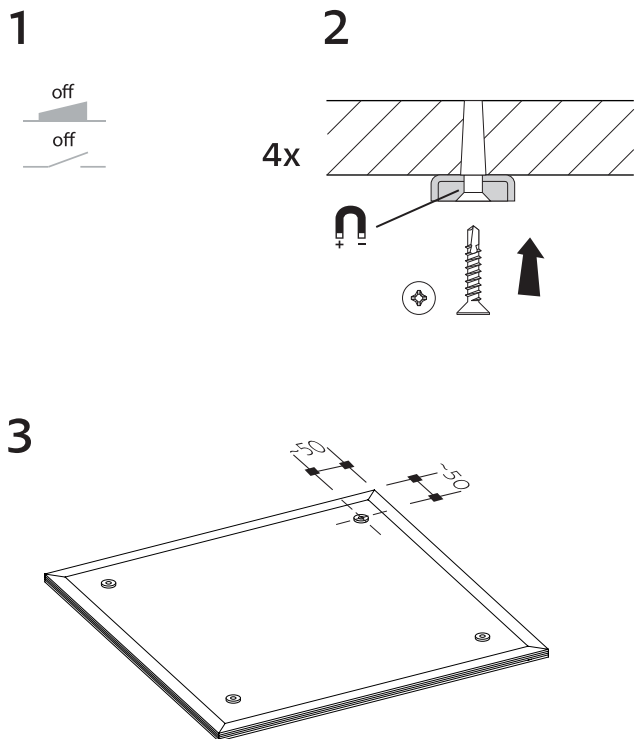

Magnet LED PANEL Magnet LED PANEL

PN22300003 | PN22300012 | PN22300005 | PN22300006 | PN22300014