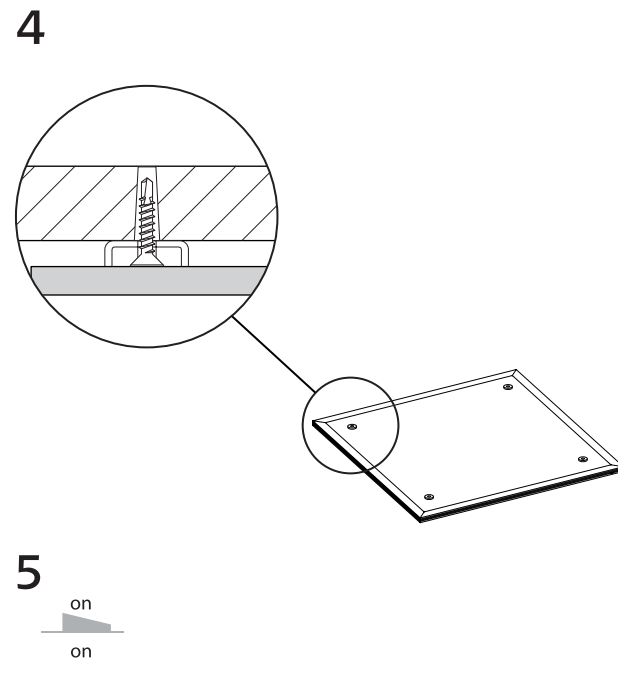

Magnet LED PANEL Magnet LED PANEL