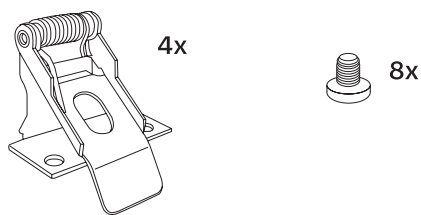

Sada klipů pro vestavnou montáž LED PANEL Sada klipov pre vstavanú montáž LED PANEL

PN22300003 | PN22300012 | PN22300005 | PN22300006 | PN22300014

Recessed mounting accessories LED PANEL Einbaumontage-Set LED PANEL

1

2

3

4

PN22300004 | PN22300013 | PN22300007 | PN22300011

1

2

3

4

All rights reserved.
Alle Rechte vorbehalten.