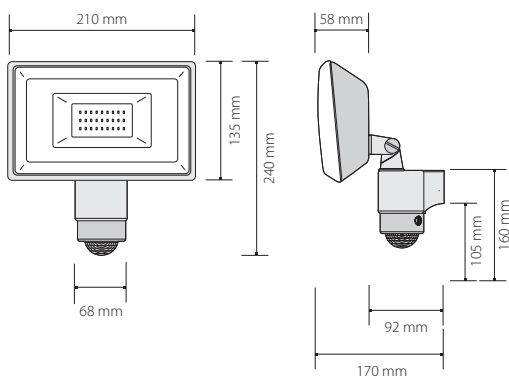

SLV15HP/CH

SENS max. 8m | TIME 10s (±5s) ~ 4min (±1min) | LUX 10 ~ 2000lx