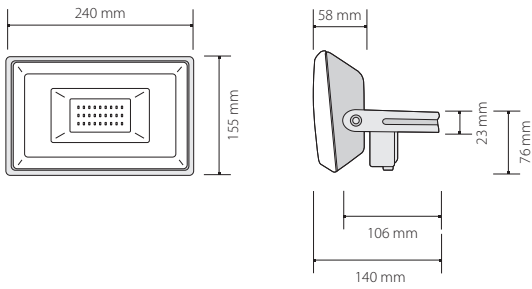

## LED VANA ALUMINIUM

**CZ** | Venkovní LED svítidla nahrazují klasické halogenové reflektory. Svítidla jsou vyrobena v líbivém hliníkovém designu a můžete zvolit i variantu s PIR senzorem.

**EN** | Outdoor LED lamp designed to replace classic halogen reflectors. These lamps are made in an attractive aluminium design and a version with a PIR sensor is also available.