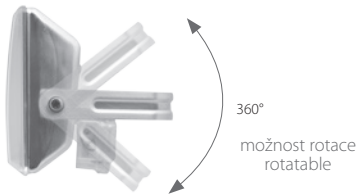

LV15HP/CH	■ ●	27LED	14W	IP44	1100lm
SLV15HP/CH	■ ●	27LED	14W	IP44	1100lm

■ PIR senzor | PIR sensor