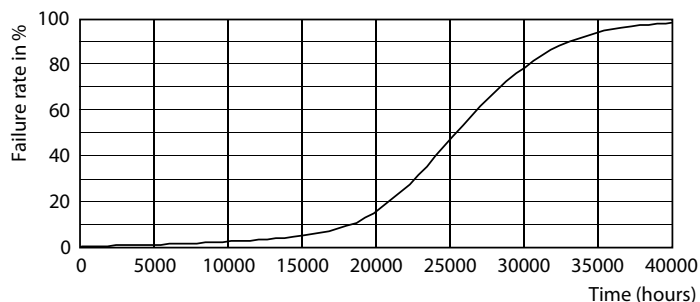

Životnost

LED TForce Core PT 30-27W E27 others frosted 830 ND