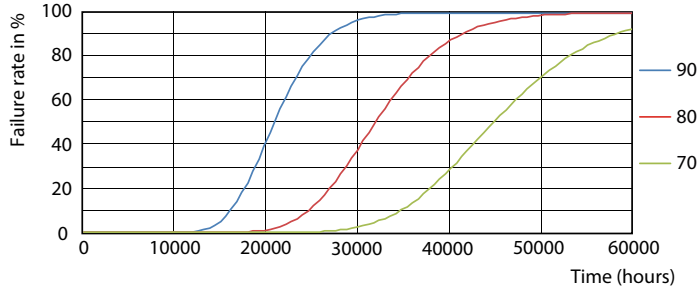

CorePro LED PLL

Životnost

LEDtube CorePro PLL HF 24W 2G11 830 24D ND