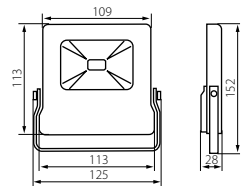

ANTOS LED 10W-NW B

ANTOS LED 20W-NW B