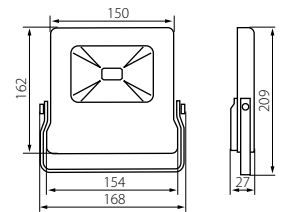

ANTOS LED 20W-NW B

ANTOS LED 30W-NW B