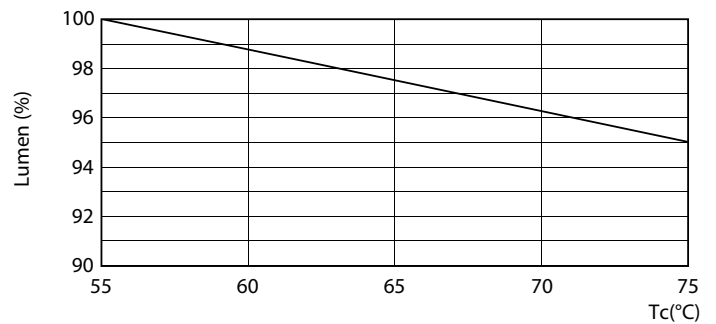

LEDtube 30K FailureRate

Lumen Maintenance Diagram - Ecofit LEDtube 1200mm HO 18W 865 T8 S