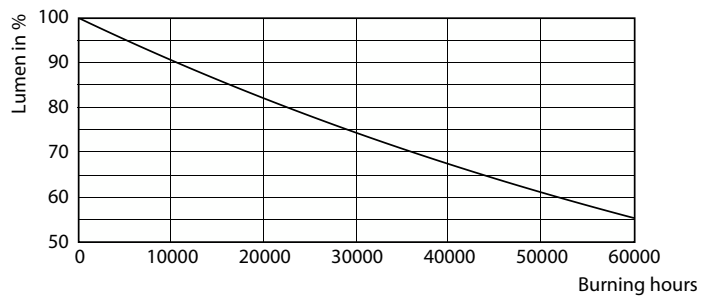

LEDtube 30K FailureRate

LEDtube 30K LifetimeVsTc

Lumen Maintenance Diagram - Ecofit LEDtube 1200mm HO 18W 865 T8 S

Ecofit LEDtubes T8

Životnost

Lumen Maintenance Diagram - Ecofit LEDtube 1200mm HO 18W 865 T8 S