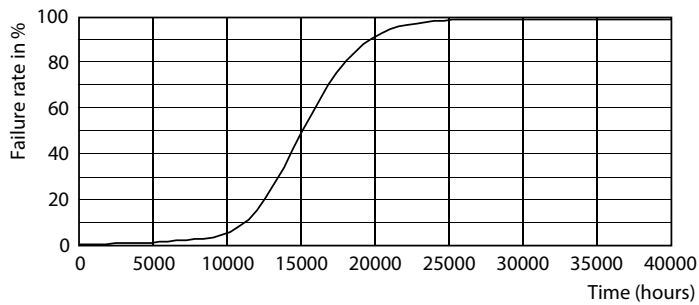

CorePro LEDbulb

Fotometrické údaje

General uniform lighting - LEDbulb ND 8-60W A60 E27 830 12CT

Životnost

Life Expectancy Diagram