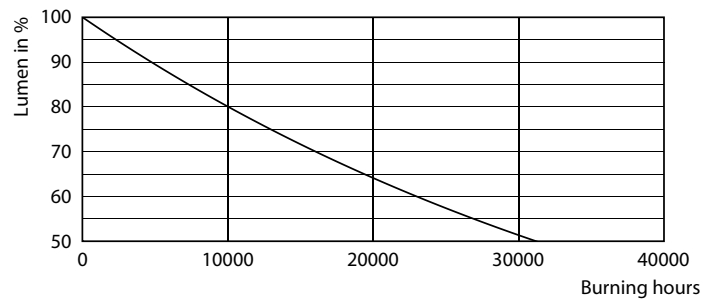

Lumen Maintenance Diagram - LEDbulb ND 8-60W A60 E27 830 12CT