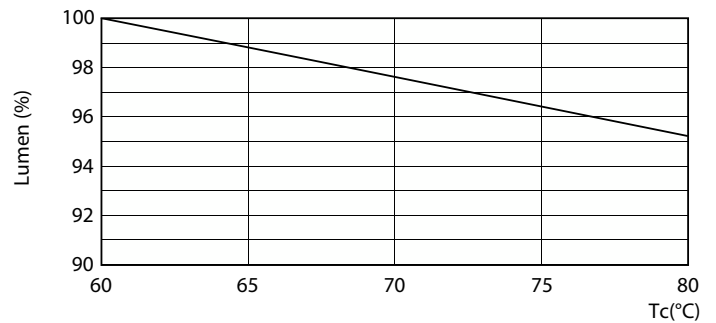

LEDtube 30K FailureRate

Lumen Maintenance Diagram - Ecofit LEDtube 1500mm HO 23W 865 T8 S