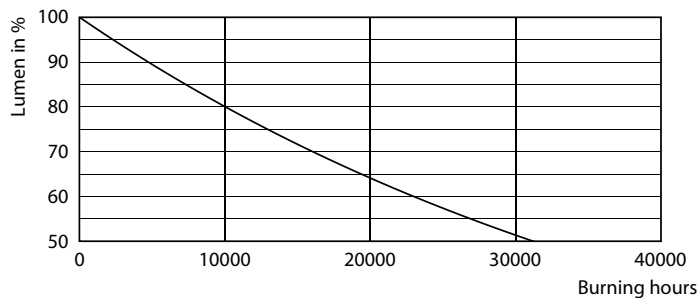

Lumen Maintenance Diagram - LED classic-giant 28W E27 A160 GOLD ND