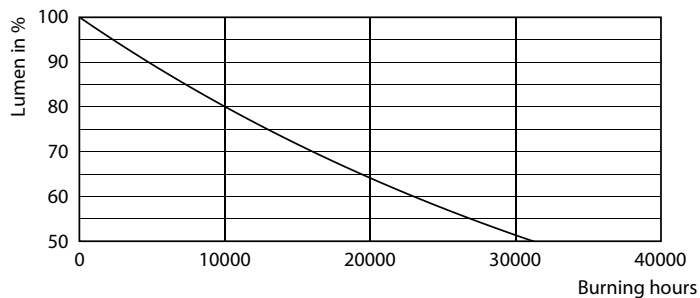

Lumen Maintenance Diagram - LED classic-giant 28W E27 G200 GOLD ND