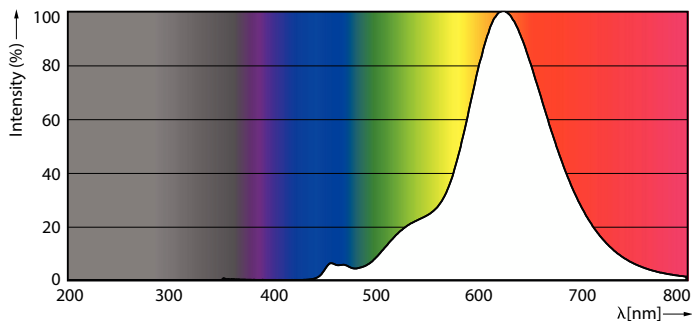

Product	D	C
LED classic-giant 40W E27 G200 GOLD DIM	202 mm	286 mm

General uniform lighting - LED classic-giant 40W E27 G200 GOLD DIM

Light Distribution Diagram - LED classic-giant 40W E27 G200 GOLD DIM

Žárovky LEDbulbs s klasickými vlákny

Fotometrické údaje

Spectral Power Distribution Colour - LED classic-giant 40W E27 G200 GOLD DIM

Životnost

Life Expectancy Diagram

Lumen Maintenance Diagram - LED classic-giant 40W E27 G200 GOLD DIM