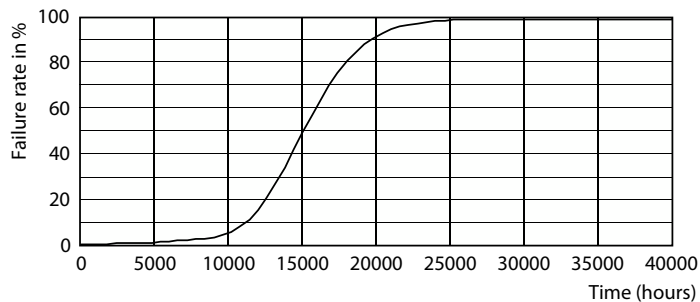

Životnost

Life Expectancy Diagram