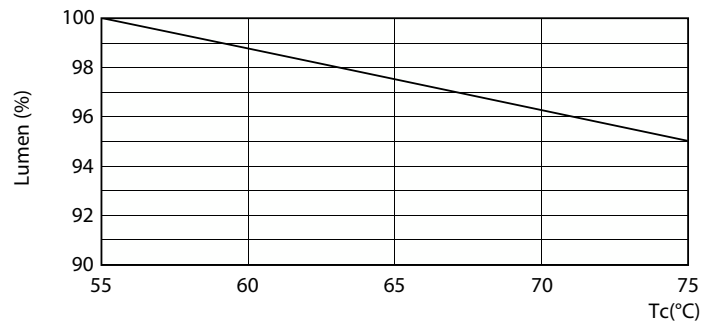

Lumen Maintenance Diagram - Ecofit LEDtube 1200mm HO 18W 840 T8 S

LEDtube 30K FailureRate