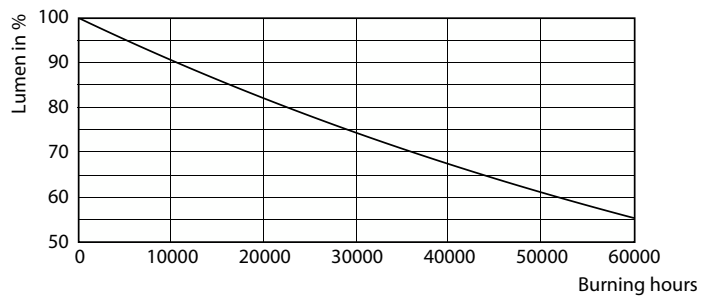

LEDtube 30K FailureRate

LEDtube 30K LifetimeVsTc

Lumen Maintenance Diagram - Ecofit LEDtube 1200mm HO 18W 840 T8 S

Ecofit LEDtubes T8

Životnost

Lumen Maintenance Diagram - Ecofit LEDtube 1200mm HO 18W 840 T8 S