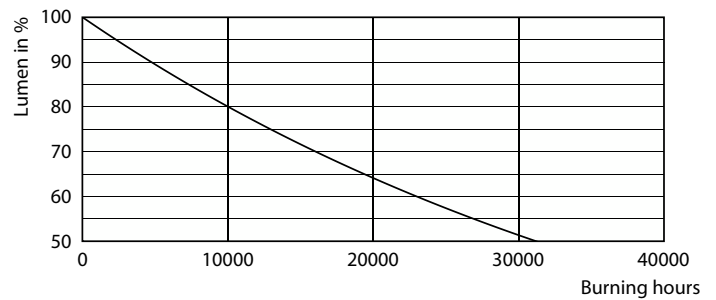

Lumen Maintenance Diagram - CorePro LEDbulb ND 4.9-40W A60 E27 840