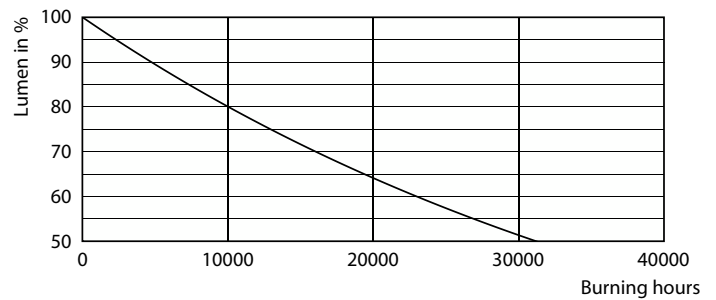

Lumen Maintenance Diagram - LEDbulb ND 8-60W A60 E27 840 12CT