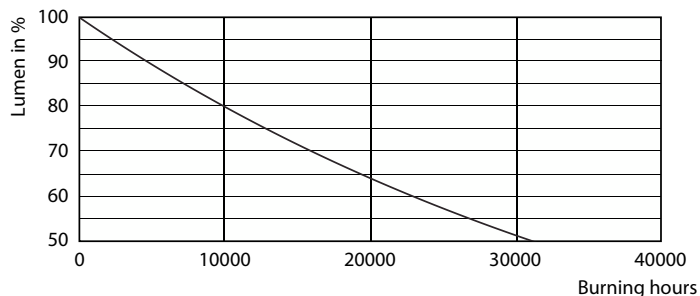

CorePro LEDlinear MV

Životnost

Life Expectancy Diagram

Lumen Maintenance Diagram