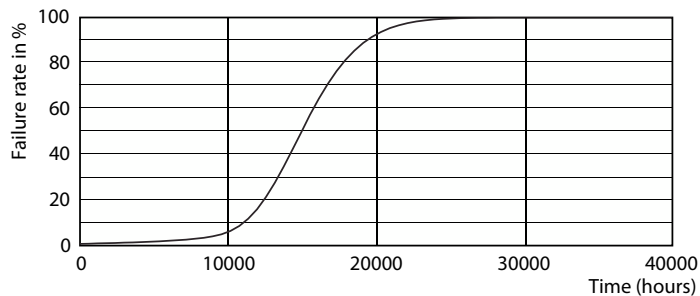

CorePro LEDlinear MV

Životnost

Life Expectancy Diagram

Lumen Maintenance Diagram