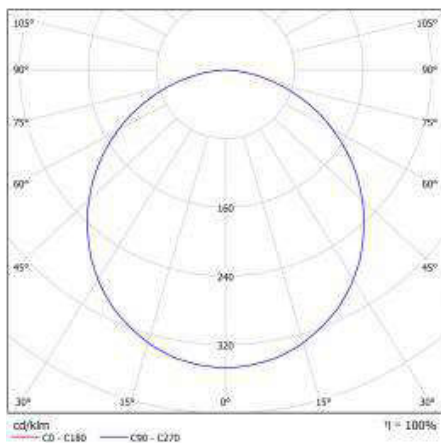

MIDAS 600 LED 3700LM PLX IP20 582X582MM 840 (37W)

DETAILED CARD

TECHNICAL PARAMETERS TABLE

Index:	T/A	Dimensions [mm]:	592/592/44
Light source:	LED module	Mounting dimensions [mm]:	563/297
Nominal power [W]:	37	Ingress protection:	IP20
Rated power of the luminaire [W]:	42.40	Glow wire test [°C]:	650
Supply voltage [V]:	220-240	Mounting version:	surface mounted; recessed mounted in modular ceiling possible
Frequency [Hz]:	50 - 60	Net weight of the luminaire [kg]:	1.500
Luminous flux [lm]:	3700	Category type:	louvres
Luminous efficacy [lm/W]:	87	Category of application:	educational, commercial
Energy efficiency class:	F	AC voltage range [V]:	90-175
Electrical protection class:	I	DC voltage range [V]:	198 - 264
Colour temperature [K]:	4000	LED lifespan L70B50 [h]:	50000
Colour rendering index:	>80	LED lifespan L80B20 [h]:	32000
SDCM:	≤ 5	LED lifespan L90B10 [h]:	15000
Power factor:	0.98	Light distribution type:	open space
Diffuser material:	PS	Photobiological safety:	Risk Group 1 (no photobiological hazard under normal behavioral limitation)
Diffuser type:	OPAL	Warranty [years]:	5
Diffuser colour:	white	PZH certificate:	B-BK-60212-0618/20
Optics material:	PMMA	CE certificate:	87/2020
Optics:	lens	Manual:	Download PDF
Material of the body:	ABS		
Colour of the body:	white		

LIGHT CURVES