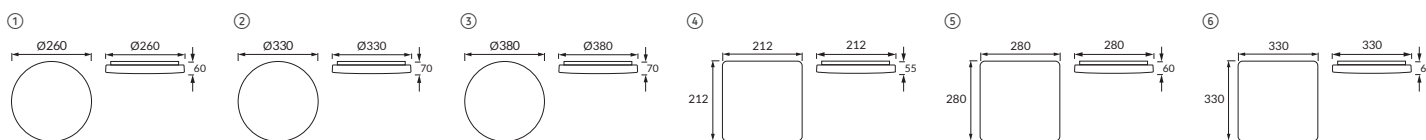

URANIA LED

PL: Plafoniera SMD LED / CZ: Plafon SMD LED / SK: Plafón SMD LED

STRÜHM

①	②	③	④	⑤	⑥
03825	03826	03827	03918	03919	03920
URANIA LED C 12W 4000K	URANIA LED C 18W 4000K	URANIA LED C 24W 4000K	URANIA LED D 12W 4000K	URANIA LED D 18W 4000K	URANIA LED D 24W 4000K
12 W	18 W	24 W	12 W	18 W	24 W
900 lm	1350 lm	1800 lm	900 lm	1350 lm	1800 lm
			biały biła biela		
				neutralna biła neutralní biła neutralná biela	
					5901477338250 5901477338267 5901477338274 5901477339189 5901477339196 5901477339202

Materiał / Materiál / Material

PL: blacha stalowa, tworzywo sztuczne

CZ: kovový výlisek, plast

SK: kovový výlisek, plast