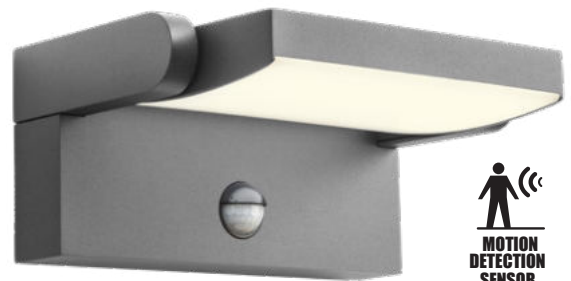

WALL LAMP • APLICĂ

Code	Finishing	Sensor
90583	Sand White	No
90584	Dark Grey	No
90585	Corten	No

LED type	Input voltage	Power	CCT	Luminous Flux Source/system	CRI
SMD LED EDISON, 108 pcs	220-240V, 50/60Hz	20W	3000K	2521/1800 lm	90

WALL LAMP • APLICĂ

Code	Finishing	Sensor
90586	Sand White	Crepuscular and motion
90587	Dark Grey	Crepuscular and motion
90588	Corten	Crepuscular and motion

LED type	Input voltage	Power	CCT	Luminous Flux Source/system	CRI
SMD LED EDISON, 108 pcs	220-240V, 50/60Hz	20W	3000K	2521/1800 lm	90