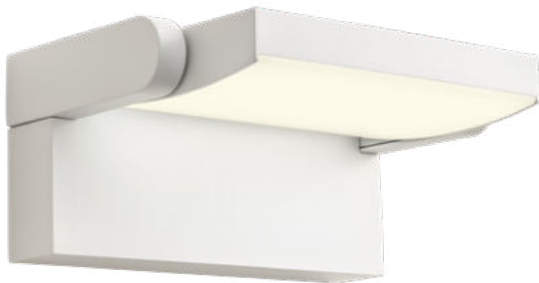

WALL LAMP • APLICĂ

Code	Finishing	Sensor
90583	Sand White	No
90584	Dark Grey	No
90585	Corten	No

LED type	Input voltage	Power	CCT	Luminous Flux Source/system	CRI
SMD LED EDISON, 108 pcs	220-240V, 50/60Hz	20W	3000K	2521/1800 lm	90

WALL LAMP • APLICĂ

Code	Finishing	Sensor
90586	Sand White	Crepuscular and motion
90587	Dark Grey	Crepuscular and motion
90588	Corten	Crepuscular and motion

LED type	Input voltage	Power	CCT	Luminous Flux Source/system	CRI
SMD LED EDISON, 108 pcs	220-240V, 50/60Hz	20W	3000K	2521/1800 lm	90