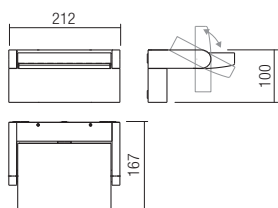

WALL LAMP • APLICĂ

Code	Finishing	Sensor
90583	Sand White	No
90584	Dark Grey	No
90585	Corten	No

LED type	Input voltage	Power	CCT	Luminous Flux Source/system	CRI
SMD LED EDISON, 108 pcs	220-240V, 50/60Hz	20W	3000K	2521/1800 lm	90