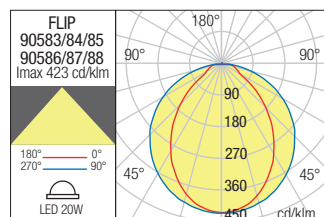

WALL LAMP • APLICĂ

Code	Finishing	Sensor
90583	Sand White	No
90584	Dark Grey	No
90585	Corten	No

LED type	Input voltage	Power	CCT	Luminous Flux Source/system	CRI
SMD LED EDISON, 108 pcs	220-240V, 50/60Hz	20W	3000K	2521/1800 lm	90