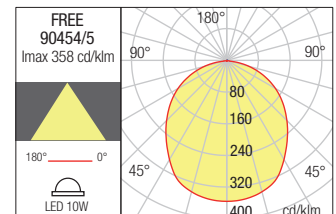

Code Finishing

90454 ■ Dark Grey

LED type	Input voltage	Power	CCT	Luminous Flux Source/system	CRI
SMD LED 4014, 48 pcs	220-240V, 50/60Hz	10W	3000K	1309/803 lm	80

BOLLARD • STÂLPIŞOR

Code Finishing

90455 ■ Dark Grey