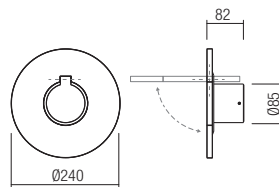

Code Finishing

90454 ■ Dark Grey

LED type	Input voltage	Power	CCT	Luminous Flux Source/system	CRI
SMD LED 4014, 48 pcs	220-240V, 50/60Hz	10W	3000K	1309/803 lm	80

BOLLARD • STÂLPIŞOR

Code Finishing

90455 ■ Dark Grey