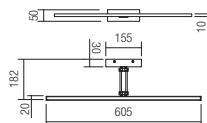

Led type 2835 SMD LED 60 pcs x 0,27W
Power 16,4W
Input 220V-240V, 50/60Hz
Color temperature 3000K
Lumen source 1761 lm
Lumen system 1162 lm
CRI 92
Not dimmable 
CE  IP20

Linear

Linear