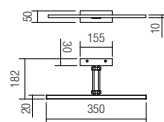

Led type 2835 SMD LED 35 pcs x 0,22W
Power 8W
Input 220V-240V, 50/60Hz
Color temperature 3000K
Lumen source 859 lm
Lumen system 582 lm
CRI 92
Not dimmable
CE IP20

art. **01-3462** Sand White
art. **01-3463** Sand Black