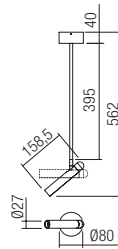

CE IP20

art. **01-3458** Sand Black
 art. **01-3459** Sand White

| | |
|-------------------|------------------------------------|
| Led type | SMD LED 5050 BRIDGELUX 1 pc x 4,2W |
| Power | 4,2W |
| Input | 220V-240V, 50/60Hz |
| Color temperature | 3000K |
| Lumen source | 450 lm |
| Lumen system | 315 lm |
| Optic | 38° |
| CRI | 90 |
| Not dimmable | |