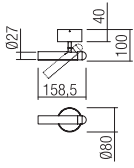

art. **01-2178** Sand White
art. **01-2179** Sand Black

Led type	SMD LED 5050 BRIDGELUX 1 pc x 4,5W
Power	4,5W
Input	220V-240V, 50/60Hz
Color temperature	3000K
Lumen source	450 lm
Lumen system	315 lm
Optic	38°
CRI	90
Not dimmable	

CE IP20