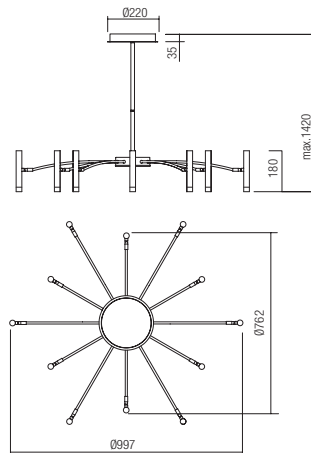

Led type	COB LED 12 pcs x 5W
Power	60W
Input	220-240V, 50/60Hz
Color temperature	3000K
Lumen source	4478 lm
Lumen system	3330 lm
CRI	90
Dimmable (3 step)	☉

CE IP20