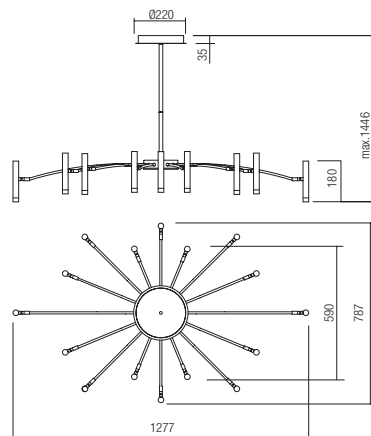

Led type	COB LED 16 pcs x 5W
Power	80W
Input	220-240V, 50/60Hz
Color temperature	3000K
Lumen source	6323 lm
Lumen system	4469 lm
CRI	90
Dimmable (3 step)	☉

CE IP20