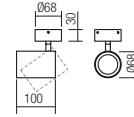

- art. **01-3425** Sand White
- art. **01-3426** Matt Gold
- art. **01-3427** Sand Black

Lampholder GU10
Power 1 x max. 7W
Input 230V, 50Hz
CE IP20