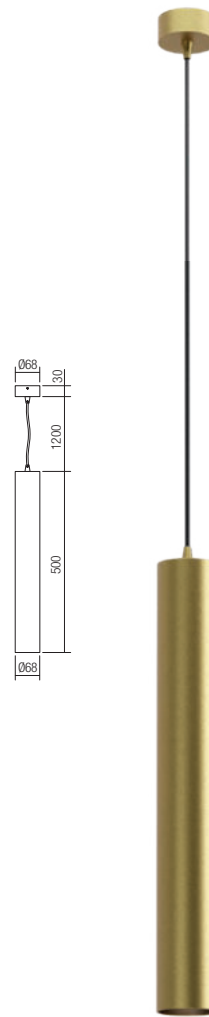

Corinth

Corinth

Corinth

Corinth

Corinth

Corinth

art. **01-3452** Sand White
 art. **01-3453** Matt Gold
 art. **01-3454** Sand Black

Lampholder GU10
 Power 1 x max. 7W
 Input 230V, 50Hz
CE IP20

art. **01-3455** Sand White
 art. **01-3456** Matt Gold
 art. **01-3457** Sand Black

Lampholder GU10
 Power 1 x max. 7W
 Input 230V, 50Hz
CE IP20

info

Series of light fixtures for interior, structure of metal and extruded aluminum electrostatically painted in sand white in exterior with matt black details, matt gold in exterior with matt black details or sand black.