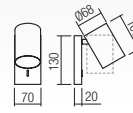

- art. **01-3419** Sand White
- art. **01-3420** Matt Gold
- art. **01-3421** Sand Black

Lampholder GU10
Power 1 x max. 7W
Input 230V, 50Hz
CE IP20