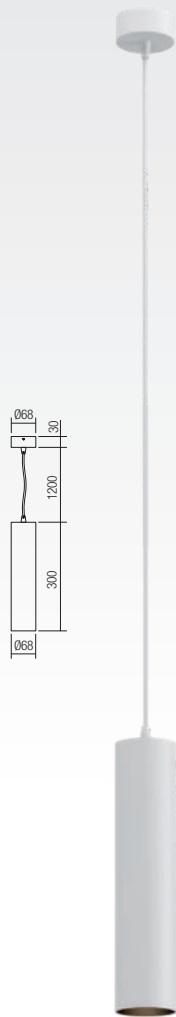

Corinth

Corinth

Corinth

Corinth

Corinth

Corinth

art. **01-3452** Sand White
 art. **01-3453** Matt Gold
 art. **01-3454** Sand Black

Lampholder GU10
 Power 1 x max. 7W
 Input 230V, 50Hz
CE IP20

art. **01-3455** Sand White
 art. **01-3456** Matt Gold
 art. **01-3457** Sand Black

Lampholder GU10
 Power 1 x max. 7W
 Input 230V, 50Hz
CE IP20

info

Series of light fixtures for interior, structure of metal and extruded aluminum electrostatically painted in sand white in exterior with matt black details, matt gold in exterior with matt black details or sand black.