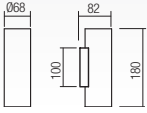

- art. **01-3413** Sand White
- art. **01-3414** Matt Gold
- art. **01-3415** Sand Black

Lampholder GU10
Power 2 x max. 7W
Input 230V, 50Hz
CE IP20