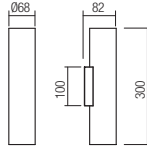

Lampholder GU10
Power 2 x max. 7W
Input 230V, 50Hz
CE IP20