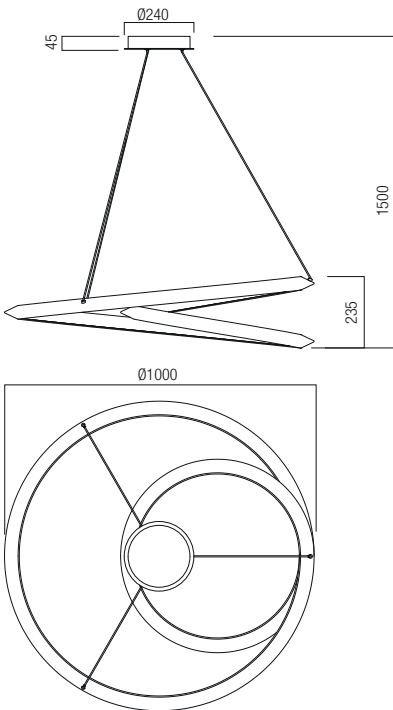

Led type SMD LED 624 pcs x 0,11W 3000K,
624 pcs x 0,11W 6000K

Power 72W

Input 220-240V, 50/60Hz

Color temperature CCT 3000K/4000K/6000K

Lumen source 9072 lm

Lumen system 5715 lm

CRI 90

Dimmable (3 step) ☐

CE IP20