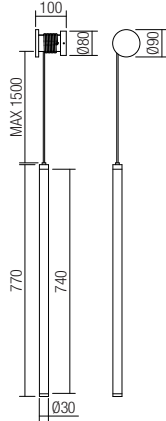

art. **01-3361** Sand White/Black cable/Striated tube
 art. **01-3362** Sand Black/Red Cable/ Striated tube

Led type 2835 SMD LED 96 pcs x 0,09W 3000K,
96 pcs x 0,09W 4000K
 Power 9W
 Input 220-240V, 50/60Hz
 Color temperature CCT 3000K/4000K
 Lumen source 1359 lm
 Lumen system 985 lm
 CRI 90
 Dimmable (3 step)

CE **IP20**

art. **01-3363** Sand White/Black cable/Striated tube
 art. **01-3364** Sand Black/Red Cable/ Striated tube

Led type 2835 SMD LED 180 pcs x 0,09W 3000K,
180 pcs x 0,09W 4000K
 Power 16W
 Input 220-240V, 50/60Hz
 Color temperature CCT 3000K/4000K
 Lumen source 2387 lm
 Lumen system 1783 lm
 CRI 90
 Dimmable (3 step)

CE **IP20**

art. **01-3301** Sand White/Black cable/Opal tube
 art. **01-3302** Sand Black/Red Cable/ Opal tube

Led type 2835 SMD LED 96 pcs x 0,09W 3000K,
96 pcs x 0,09W 4000K
 Power 9W
 Input 220-240V, 50/60Hz
 Color temperature CCT 3000K/4000K
 Lumen source 1359 lm
 Lumen system 985 lm
 CRI 90
 Dimmable (3 step)

CE **IP20**

art. **01-3303** Sand White/Black cable/Opal tube
 art. **01-3304** Sand Black/Red Cable/ Opal tube

Led type 2835 SMD LED 180 pcs x 0,09W 3000K,
180 pcs x 0,09W 4000K
 Power 16W
 Input 220-240V, 50/60Hz
 Color temperature CCT 3000K/4000K
 Lumen source 2387 lm
 Lumen system 1783 lm
 CRI 90
 Dimmable (3 step)