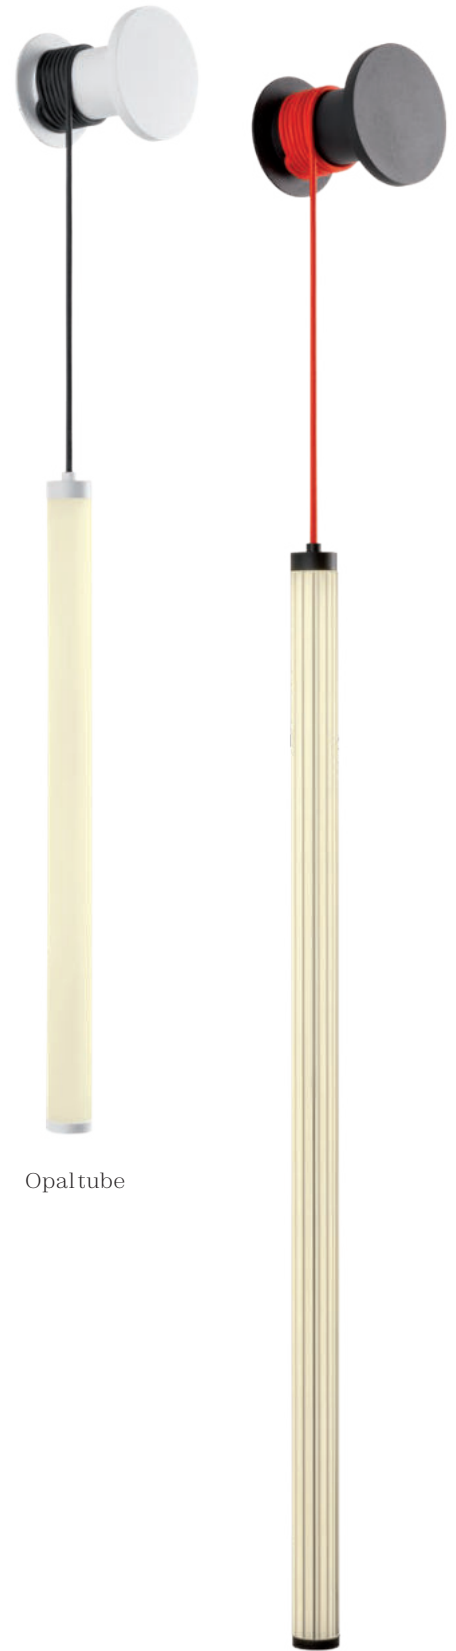

Opal tube

Striated tube

Swing