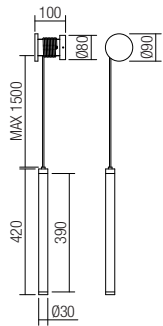

art. **01-3361** Sand White/Black cable/Striated tube
art. **01-3362** Sand Black/Red Cable/ Striated tube

Led type 2835 SMD LED 96 pcs x 0,09W 3000K,
96 pcs x 0,09W 4000K
Power 9W
Input 220-240V, 50/60Hz
Color temperature CCT 3000K/4000K
Lumen source 1359 lm
Lumen system 985 lm
CRI 90
Dimmable (3 step)

CE **IP20**

art. **01-3363** Sand White/Black cable/Striated tube
art. **01-3364** Sand Black/Red Cable/ Striated tube

Led type 2835 SMD LED 180 pcs x 0,09W 3000K,
180 pcs x 0,09W 4000K
Power 16W
Input 220-240V, 50/60Hz
Color temperature CCT 3000K/4000K
Lumen source 2387 lm
Lumen system 1783 lm
CRI 90
Dimmable (3 step)

CE **IP20**

art. **01-3301** Sand White/Black cable/Opal tube
art. **01-3302** Sand Black/Red Cable/ Opal tube

Led type 2835 SMD LED 96 pcs x 0,09W 3000K,
96 pcs x 0,09W 4000K
Power 9W
Input 220-240V, 50/60Hz
Color temperature CCT 3000K/4000K
Lumen source 1359 lm
Lumen system 985 lm
CRI 90
Dimmable (3 step)

CE **IP20**

art. **01-3303** Sand White/Black cable/Opal tube
art. **01-3304** Sand Black/Red Cable/ Opal tube

Led type 2835 SMD LED 180 pcs x 0,09W 3000K,
180 pcs x 0,09W 4000K
Power 16W
Input 220-240V, 50/60Hz
Color temperature CCT 3000K/4000K
Lumen source 2387 lm
Lumen system 1783 lm
CRI 90
Dimmable (3 step)

CE **IP20**

Swing