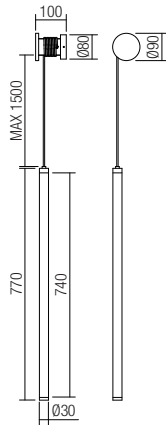

art. **01-3361** Sand White/Black cable/Striated tube
 art. **01-3362** Sand Black/Red Cable/ Striated tube

Led type 2835 SMD LED 96 pcs x 0,09W 3000K,
96 pcs x 0,09W 4000K
 Power 9W
 Input 220-240V, 50/60Hz
 Color temperature CCT 3000K/4000K
 Lumen source 1359 lm
 Lumen system 985 lm
 CRI 90
 Dimmable (3 step)

CE **IP20**

art. **01-3363** Sand White/Black cable/Striated tube
 art. **01-3364** Sand Black/Red Cable/ Striated tube

Led type 2835 SMD LED 180 pcs x 0,09W 3000K,
180 pcs x 0,09W 4000K
 Power 16W
 Input 220-240V, 50/60Hz
 Color temperature CCT 3000K/4000K
 Lumen source 2387 lm
 Lumen system 1783 lm
 CRI 90
 Dimmable (3 step)

CE **IP20**

art. **01-3301** Sand White/Black cable/Opal tube
 art. **01-3302** Sand Black/Red Cable/ Opal tube

Led type 2835 SMD LED 96 pcs x 0,09W 3000K,
96 pcs x 0,09W 4000K
 Power 9W
 Input 220-240V, 50/60Hz
 Color temperature CCT 3000K/4000K
 Lumen source 1359 lm
 Lumen system 985 lm
 CRI 90
 Dimmable (3 step)