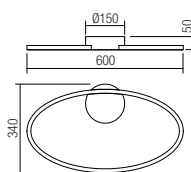

Led type 2835 SMD LED 168 pcs x 0,17W 3000K, 168 pcs x 0,17W 4000K

Power 29W
Input 220-240V, 50/60Hz
Color temperature CCT 3000K/4000K
Lumen source 3792 lm
Lumen system 1501 lm
CRI 90
Dimmable (3 step)

CE IP20

art. **01-3335** Sand White
art. **01-3336** Bronze
art. **01-3298** Sand Black