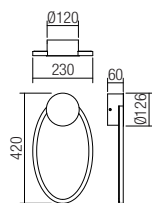

art. **01-3291** Sand White
art. **01-3292** Bronze
art. **01-3293** Sand Black

Led type 2835 SMD LED 120 pcs x 0,18W 3000K, 120 pcs x 0,18W 4000K

Power 22W
Input 220-240V, 50/60Hz
Color temperature CCT 3000K/4000K
Lumen source 2874 lm
Lumen system 1156 lm
CRI 90
Dimmable (3 step)

CE IP20

art. **01-3294** Sand White
art. **01-3296** Bronze
art. **01-3295** Sand Black