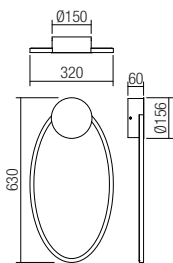

CE IP20

art. **01-3294** Sand White
art. **01-3296** Bronze
art. **01-3295** Sand Black

Led type 2835 SMD LED 168 pcs x 0,17W 3000K, 168 pcs x 0,17W 4000K

Power 29W
Input 220-240V, 50/60Hz
Color temperature CCT 3000K/4000K
Lumen source 3792 lm
Lumen system 1501 lm
CRI 90
Dimmable (3 step)