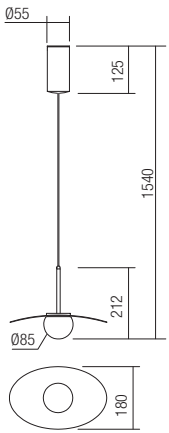

art. **01-3308** Sand Black/Matt Gold
art. **01-3289** Sand Black