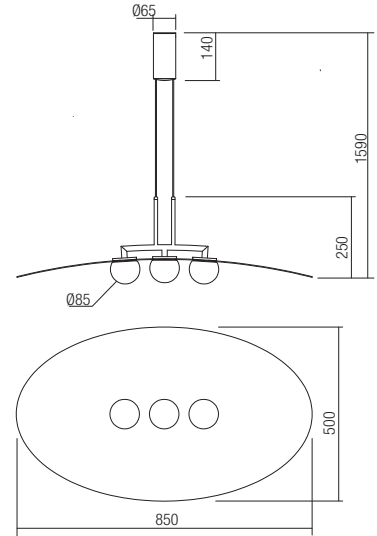

Led type CREE COB LED 1 pcs
Power 11W
Input 220-240V, 50/60Hz
Color temperature 3000K
Lumen source 890 lm
Lumen system 655 lm
CRI 90
Not dimmable

CE IP20

art. **01-3290** Sand Black/Matt Gold
art. **01-3309** Sand Black