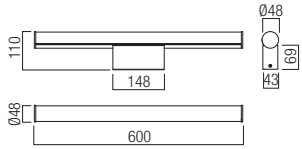

- art **01-3277** Sand White
- art **01-3278** Chrome
- art **01-3279** Sand Black

Led type	SMD LED 50pcs x 0,24W 3000K, 50pcs x 0,24W 4000K
Power	12W
Input	220-240V, 50/60Hz
Color temperature	CCT 3000/4000K
Lumen source	1600 lm
Lumen system	1 215 lm
CRI	90
Not dimmable	
CE IP44