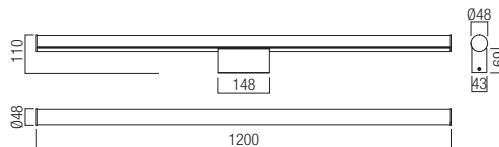

- art **01-3283** Sand White
- art **01-3284** Chrome
- art **01-3285** Sand Black