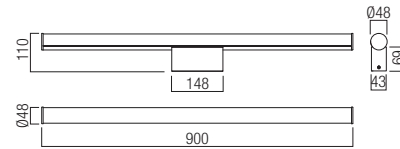

- art **01-3280** Sand White
- art **01-3281** Chrome
- art **01-3282** Sand Black