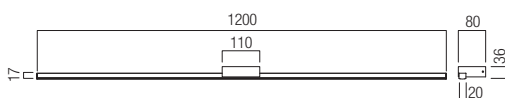

Led type	SMD LED 50pcs x 0,24W 3000K, 50pcs x 0,24W 4000K
Power	12W
Input	220-240V, 50/60Hz
Color temperature	CCT 3000/4000K
Lumen source	1600 lm
Lumen system	1015 lm
CRI	90
Not dimmable	
CE IP44	

Led type	SMD LED 76pcs x 0,24W 3000K, 76pcs x 0,24W 4000K
Power	18W
Input	220-240V, 50/60Hz
Color temperature	CCT 3000/4000K
Lumen source	2400 lm
Lumen system	1315 lm
CRI	90
Not dimmable	
CE IP44	

- art **01-3274** Sand White
- art **01-3275** Chrome
- art **01-3276** Sand Black