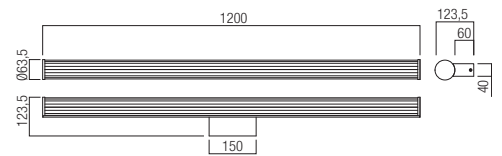

Led type	SMD LED 100pcs x 0,24W 3000K, 100pcs x 0,24W 4000K
Power	24W
Input	220-240V, 50/60Hz
Color temperature	CCT 3000/4000K
Lumen source	3000 lm
Lumen system	2210 lm
CRI	90
Not dimmable	
CE IP44