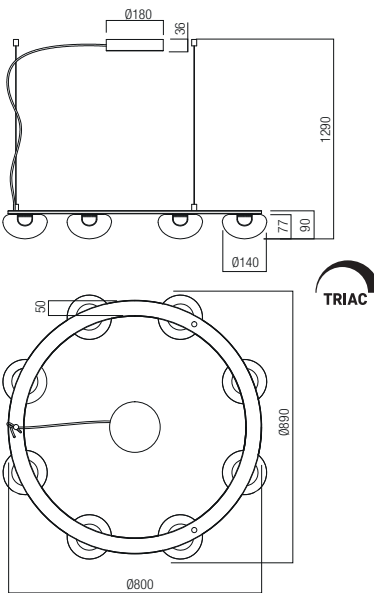

Led type SMD LED 2835 192 pcs x 0,26W
Power 49,6W
Input 220-240V, 50/60Hz
Color temperature 3000K
Lumen source 5575 lm
Lumen system 4093 lm
CRI 93
Dimmable TRIAC

CE

art. **01-3251** Matt Gold
art. **01-3310** Sand Black