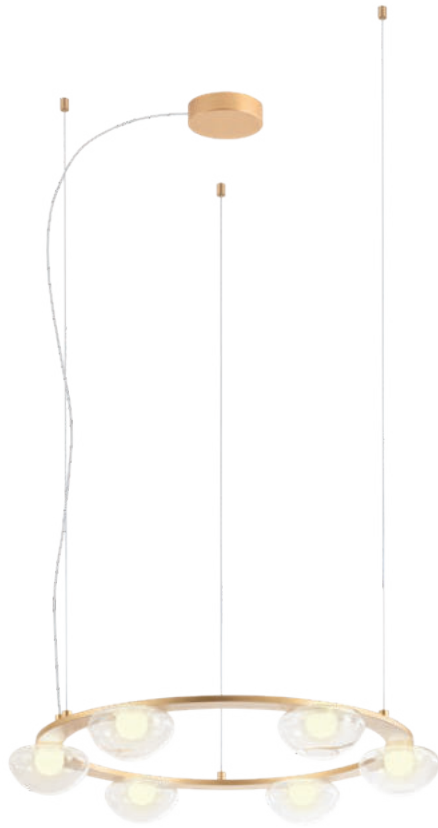

Sinclair

Sinclair

art. **01-3239** Matt Gold
art. **01-3240** Sand Black

Led type	SMD LED 2835 24 pcs x 0,27W
Power	6,5W
Input	220-240V, 50/60Hz
Color temperature	3000K
Lumen source	769 lm
Lumen system	533 lm
CRI	93
Not dimmable	

CE IP21

art. **01-3241** Matt Gold
art. **01-3242** Sand Black

Led type	SMD LED 2835 24 pcs x 0,27W
Power	6,5W
Input	220-240V, 50/60Hz
Color temperature	3000K
Lumen source	769 lm
Lumen system	533 lm
CRI	93
Not dimmable	

CE IP21

info

Light fixtures for interior equipped with SMD LEDs, metal structure painted in matt gold or sand black, double diffusers in PYREX glass, transparent on the outside and satin white on the inside.

Corpuri de iluminat pentru interior echipate cu LED-uri SMD, structură din metal vopsit auriu mat sau negru mat, dispersoare duble din sticlă tip PYREX, transparent la exterior și alb satinat la interior.