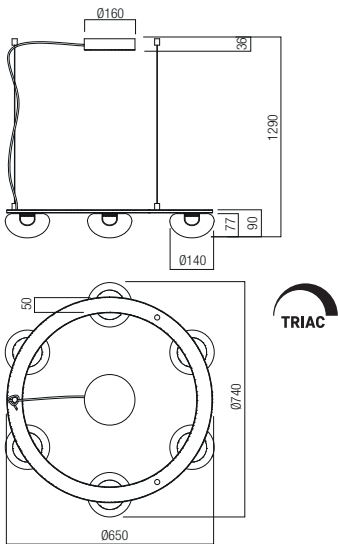

Led type SMD LED 2835 144 pcs x 0,26W
Power 37,2W
Input 220-240V, 50/60Hz
Color temperature 3000K
Lumen source 4542 lm
Lumen system 3306 lm
CRI 93
Dimmable TRIAC

CE

art. **01-3249** Matt Gold
art. **01-3250** Sand Black