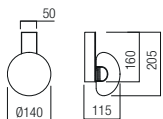

Sinclair

Sinclair

art. **01-3239** Matt Gold
art. **01-3240** Sand Black

Led type	SMD LED 2835 24 pcs x 0,27W
Power	6,5W
Input	220-240V, 50/60Hz
Color temperature	3000K
Lumen source	769 lm
Lumen system	533 lm
CRI	93
Not dimmable	