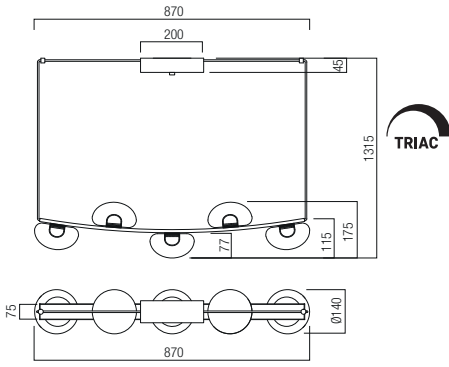

Led type SMD LED 2835 120 pcs x 0,29W
 Power 35W
 Input 220-240V, 50/60Hz
 Color temperature 3000K
 Lumen source 3171 lm
 Lumen system 2468 lm
 CRI 93
 Dimmable TRIAC

CE

art. **01-3245** Matt Gold
 art. **01-3246** Sand Black