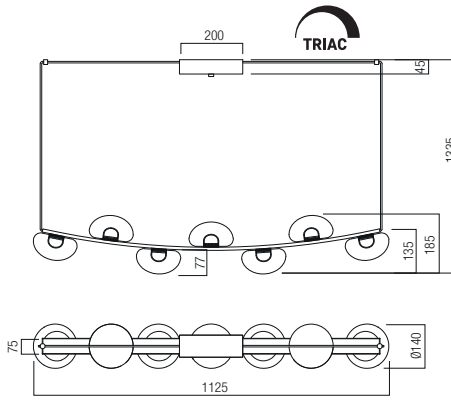

Led type SMD LED 2835 120 pcs x 0,29W
 Power 35W
 Input 220-240V, 50/60Hz
 Color temperature 3000K
 Lumen source 3171 lm
 Lumen system 2468 lm
 CRI 93
 Dimmable TRIAC

CE

art. **01-3245** Matt Gold
 art. **01-3246** Sand Black