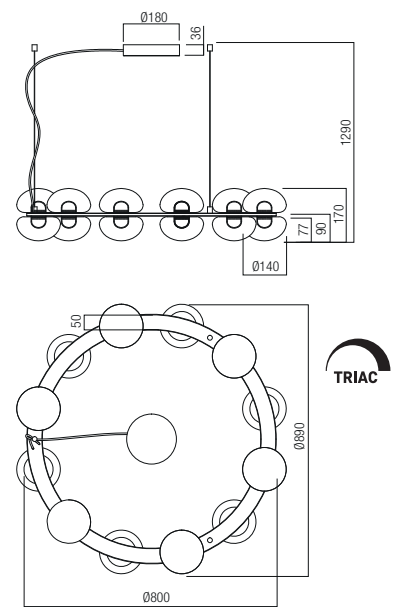

Led type SMD LED 2835 288 pcs x 0,26W
Power 74,4W
Input 220-240V, 50/60Hz
Color temperature 3000K
Lumen source 7791 lm
Lumen system 5885 lm
CRI 93
Dimmable TRIAC

CE