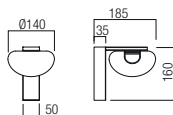

CE IP21

art. **01-3241** Matt Gold
art. **01-3242** Sand Black

Led type	SMD LED 2835 24 pcs x 0,27W
Power	6,5W
Input	220-240V, 50/60Hz
Color temperature	3000K
Lumen source	769 lm
Lumen system	533 lm
CRI	93
Not dimmable	