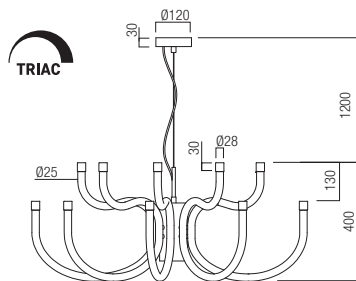

Led type SMD LED 2835 36 pcs x 0,33W
 Power 12W
 Input 220-240V, 50/60Hz
 Color temperature 3000K
 Lumen source 1518 lm
 Lumen system 1063 lm
 CRI 93
 Dimmable TRIAC

CE

- art. **01-3231** Glossy White
- art. **01-3232** Matt Gold
- art. **01-3233** Glossy Red
- art. **01-3234** Glossy Black