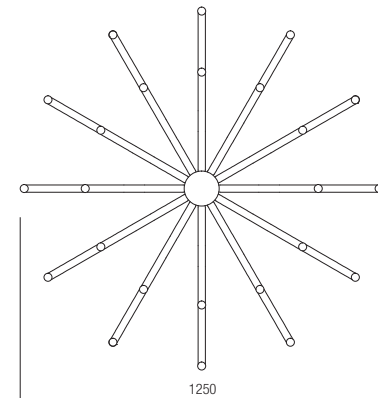

- art. **01-3344** Glossy White
- art. **01-3345** Matt Gold
- art. **01-3346** Glossy Red
- art. **01-3347** Glossy Black

Led type SMD LED 2835 36 pcs x 0,33W
Power 12W
Input 220-240V, 50/60Hz
Color temperature 3000K
Lumen source 1518 lm
Lumen system 1063 lm
CRI 93
Dimmable TRIAC

CE

- art. **01-3231** Glossy White
- art. **01-3232** Matt Gold
- art. **01-3233** Glossy Red
- art. **01-3234** Glossy Black

Led type SMD LED 2835 216 pcs x 0,37W
Power 81W
Input 220-240V, 50/60Hz
Color temperature 3000K
Lumen source 8817 lm
Lumen system 6083 lm
CRI 93
Dimmable TRIAC

CE

- art. **01-3224** Glossy White
- art. **01-3225** Matt Gold
- art. **01-3226** Glossy Red
- art. **01-3307** Glossy Black

Led type SMD LED 2835 36 pcs x 0,33W
Power 12W
Input 220-240V, 50/60Hz
Color temperature 3000K
Lumen source 1518 lm
Lumen system 1063 lm
CRI 93
Dimmable TRIAC

CE

- art. **01-3235** Glossy White
- art. **01-3236** Matt Gold
- art. **01-3237** Glossy Red
- art. **01-3238** Glossy Black

Led type SMD LED 2835 288 pcs x 0,37W
Power 108W
Input 220-240V, 50/60Hz
Color temperature 3000K
Lumen source 11454 lm
Lumen system 8132 lm
CRI 93
Dimmable TRIAC

CE

- art. **01-3227** Glossy White
- art. **01-3228** Matt Gold
- art. **01-3229** Glossy Red
- art. **01-3230** Glossy Black

Led type SMD LED 2835 144 pcs x 0,37W
Power 54W
Input 220-240V, 50/60Hz
Color temperature 3000K
Lumen source 6396 lm
Lumen system 4605 lm
CRI 93
Dimmable TRIAC

CE