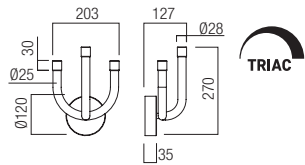

Led type SMD LED 2835 36 pcs x 0,33W
 Power 12W
 Input 220-240V, 50/60Hz
 Color temperature 3000K
 Lumen source 1518 lm
 Lumen system 1063 lm
 CRI 93
 Dimmable TRIAC

CE

- art. **01-3231** Glossy White
- art. **01-3232** Matt Gold
- art. **01-3233** Glossy Red
- art. **01-3234** Glossy Black