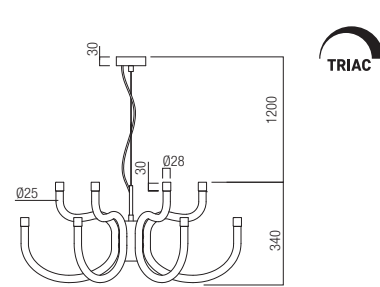

Led type SMD LED 2835 288 pcs x 0,37W
Power 108W
Input 220-240V, 50/60Hz
Color temperature 3000K
Lumen source 11454 lm
Lumen system 8132 lm
CRI 93
Dimmable TRIAC

CE

- art. **01-3227** Glossy White
- art. **01-3228** Matt Gold
- art. **01-3229** Glossy Red
- art. **01-3230** Glossy Black