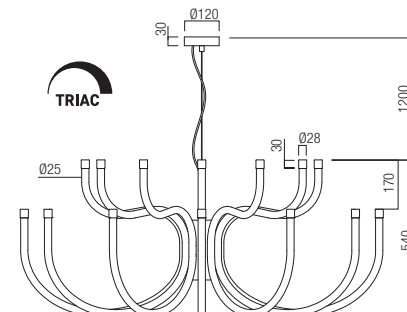

- art. **01-3344** Glossy White
- art. **01-3345** Matt Gold
- art. **01-3346** Glossy Red
- art. **01-3347** Glossy Black

Led type SMD LED 2835 36 pcs x 0,33W
Power 12W
Input 220-240V, 50/60Hz
Color temperature 3000K
Lumen source 1518 lm
Lumen system 1063 lm
CRI 93
Dimmable TRIAC

CE

- art. **01-3231** Glossy White
- art. **01-3232** Matt Gold
- art. **01-3233** Glossy Red
- art. **01-3234** Glossy Black

Led type SMD LED 2835 216 pcs x 0,37W
Power 81W
Input 220-240V, 50/60Hz
Color temperature 3000K
Lumen source 8817 lm
Lumen system 6083 lm
CRI 93
Dimmable TRIAC

CE

- art. **01-3224** Glossy White
- art. **01-3225** Matt Gold
- art. **01-3226** Glossy Red
- art. **01-3307** Glossy Black

Led type SMD LED 2835 36 pcs x 0,33W
Power 12W
Input 220-240V, 50/60Hz
Color temperature 3000K
Lumen source 1518 lm
Lumen system 1063 lm
CRI 93
Dimmable TRIAC

CE

- art. **01-3235** Glossy White
- art. **01-3236** Matt Gold
- art. **01-3237** Glossy Red
- art. **01-3238** Glossy Black

Led type SMD LED 2835 288 pcs x 0,37W
Power 108W
Input 220-240V, 50/60Hz
Color temperature 3000K
Lumen source 11454 lm
Lumen system 8132 lm
CRI 93
Dimmable TRIAC

CE

- art. **01-3227** Glossy White
- art. **01-3228** Matt Gold
- art. **01-3229** Glossy Red
- art. **01-3230** Glossy Black

Led type SMD LED 2835 144 pcs x 0,37W
Power 54W
Input 220-240V, 50/60Hz
Color temperature 3000K
Lumen source 6396 lm
Lumen system 4605 lm
CRI 93
Dimmable TRIAC

CE