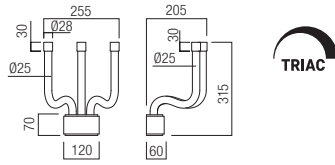

Led type SMD LED 2835 216 pcs x 0,37W
Power 81W
Input 220-240V, 50/60Hz
Color temperature 3000K
Lumen source 8817 lm
Lumen system 6083 lm
CRI 93
Dimmable TRIAC

CE

- art. **01-3224** Glossy White
- art. **01-3225** Matt Gold
- art. **01-3226** Glossy Red
- art. **01-3307** Glossy Black

Led type SMD LED 2835 36 pcs x 0,33W
Power 12W
Input 220-240V, 50/60Hz
Color temperature 3000K
Lumen source 1518 lm
Lumen system 1063 lm
CRI 93
Dimmable TRIAC

CE

- art. **01-3235** Glossy White
- art. **01-3236** Matt Gold
- art. **01-3237** Glossy Red
- art. **01-3238** Glossy Black