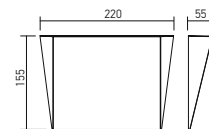

CE

Stealth

art. **01-3220** Matt White
art. **01-3221** Matt Black

art. **01-3222** Matt White
art. **01-3223** Matt Black

Led type	Bridgelux SMD LED 2835 9 pcs x 0,33W x 2
Power	3W
Input	220-240V, 50/60Hz
Color temperature	CCT 3000K/4000K
Lumen source	3000K : 446 lm 4000K : 453 lm
Lumen system	3000K : 236 lm 4000K : 235 lm
CRI	90
Not Dimmable	