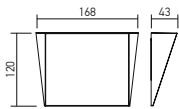

art. **01-3220** Matt White
art. **01-3221** Matt Black