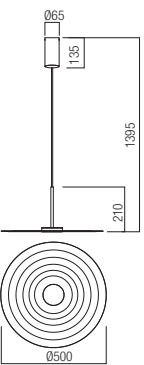

Led type	SMD LED 2835 36 pcs x 0,36W
Power	13W
Input	220-240V, 50/60Hz
Color temperature	3000K
Lumen source	1450 lm
Lumen system	723 lm
CRI	90
Not dimmable	
CE	IP20

Lake