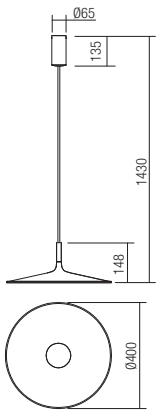

- art. **01-3034** Matt White
- art. **01-3035** Matt Auburn
- art. **01-3036** Matt Olive
- art. **01-3037** Gun Metal
- art. **01-3038** Matt Black

Led type	SMD LED 2835 66 pcs x 0,24W
Power	16W
Input	220-240V, 50/60Hz
Color temperature	3000K
Lumen source	1900 lm
Lumen system	1150 lm
CRI	90
Not dimmable	
CE IP20	