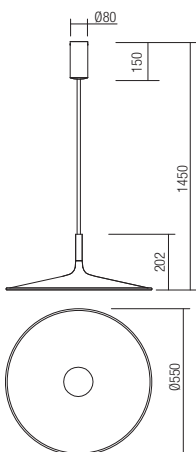

Led type	SMD LED 2835 66 pcs x 0,24W
Power	16W
Input	220-240V, 50/60Hz
Color temperature	3000K
Lumen source	1900 lm
Lumen system	1150 lm
CRI	90
Not dimmable	
CE IP20	

- art. **01-3039** Matt White
- art. **01-3040** Matt Auburn
- art. **01-3041** Matt Olive
- art. **01-3042** Gun Metal
- art. **01-3043** Matt Black

Led type	SMD LED 2835 88 pcs x 0,24W
Power	25W
Input	220-240V, 50/60Hz
Color temperature	3000K
Lumen source	3100 lm
Lumen system	1950 lm
CRI	90
Not dimmable	
CE IP20