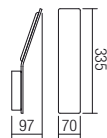

Selfie

art. 01-1312 White
art. 01-1313 Black

Led type	SMD LED 5730 12 pcs x 0,5W
Power	6W
Input	220-240V, 50/60Hz
Color temperature	3000K
Lumen source	672 lm
Lumen system	417 lm
CRI	90
Not dimmable	

CE IP20