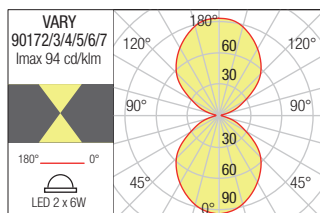

WALL LAMP • APLICĂ

Code	Finishing	LED type	Input voltage	Power	Luminous Flux Source/system	CCT	Optics	CRI
90294	Sand White	COB LED BRIDGELUX, 2pcs.	110-240V	2 x 10W	1360/978 lm	3000K	0-90°	82
90296	Dark Grey	COB LED BRIDGELUX, 2pcs.	110-240V	2 x 10W	1360/978 lm	3000K	0-90°	82
90298	Dark Brown	COB LED BRIDGELUX, 2pcs.	110-240V	2 x 10W	1360/978 lm	3000K	0-90°	82
90295	Sand White	COB LED BRIDGELUX, 2pcs.	110-240V	2 x 10W	1500/1100 lm	4000K	0-90°	82
90297	Dark Grey	COB LED BRIDGELUX, 2pcs.	110-240V	2 x 10W	1500/1100 lm	4000K	0-90°	82
90299	Dark Brown	COB LED BRIDGELUX, 2pcs.	110-240V	2 x 10W	1500/1100 lm	4000K	0-90°	82