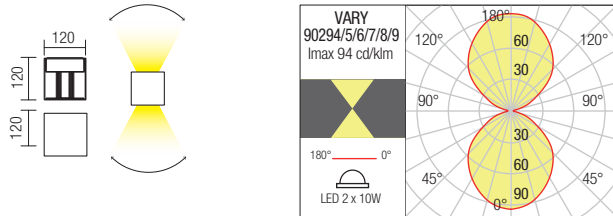

WALL LAMP • APLICĂ

Code	Finishing	LED type	Input voltage	Power	Luminous Flux Source/system	CCT	Optics	CRI
90294	Sand White	COB LED BRIDGELUX, 2pcs.	110-240V	2 x 10W	1360/978 lm	3000K	0-90°	82
90296	Dark Grey	COB LED BRIDGELUX, 2pcs.	110-240V	2 x 10W	1360/978 lm	3000K	0-90°	82
90298	Dark Brown	COB LED BRIDGELUX, 2pcs.	110-240V	2 x 10W	1360/978 lm	3000K	0-90°	82
90295	Sand White	COB LED BRIDGELUX, 2pcs.	110-240V	2 x 10W	1500/1100 lm	4000K	0-90°	82
90297	Dark Grey	COB LED BRIDGELUX, 2pcs.	110-240V	2 x 10W	1500/1100 lm	4000K	0-90°	82
90299	Dark Brown	COB LED BRIDGELUX, 2pcs.	110-240V	2 x 10W	1500/1100 lm	4000K	0-90°	82