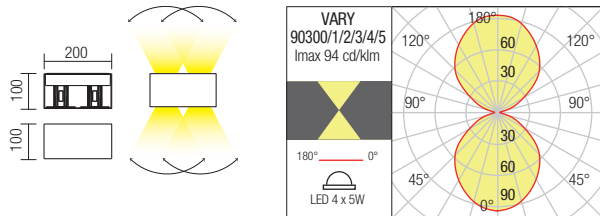

WALL LAMP • APLICĂ

Code	Finishing	LED type	Input voltage	Power	Luminous Flux Source/system	CCT	Optics	CRI
90300	Sand White	COB LED BRIDGELUX, 4pcs.	110-240V	4 x 5W	1520/1120 lm	3000K	0-90°	82
90302	Dark Grey	COB LED BRIDGELUX, 4pcs.	110-240V	4 x 5W	1520/1120 lm	3000K	0-90°	82
90304	Dark Brown	COB LED BRIDGELUX, 4pcs.	110-240V	4 x 5W	1520/1120 lm	3000K	0-90°	82
90301	Sand White	COB LED BRIDGELUX, 4pcs.	110-240V	4 x 5W	1560/1176 lm	4000K	0-90°	82
90303	Dark Grey	COB LED BRIDGELUX, 4pcs.	110-240V	4 x 5W	1560/1176 lm	4000K	0-90°	82
90305	Dark Brown	COB LED BRIDGELUX, 4pcs.	110-240V	4 x 5W	1560/1176 lm	4000K	0-90°	82